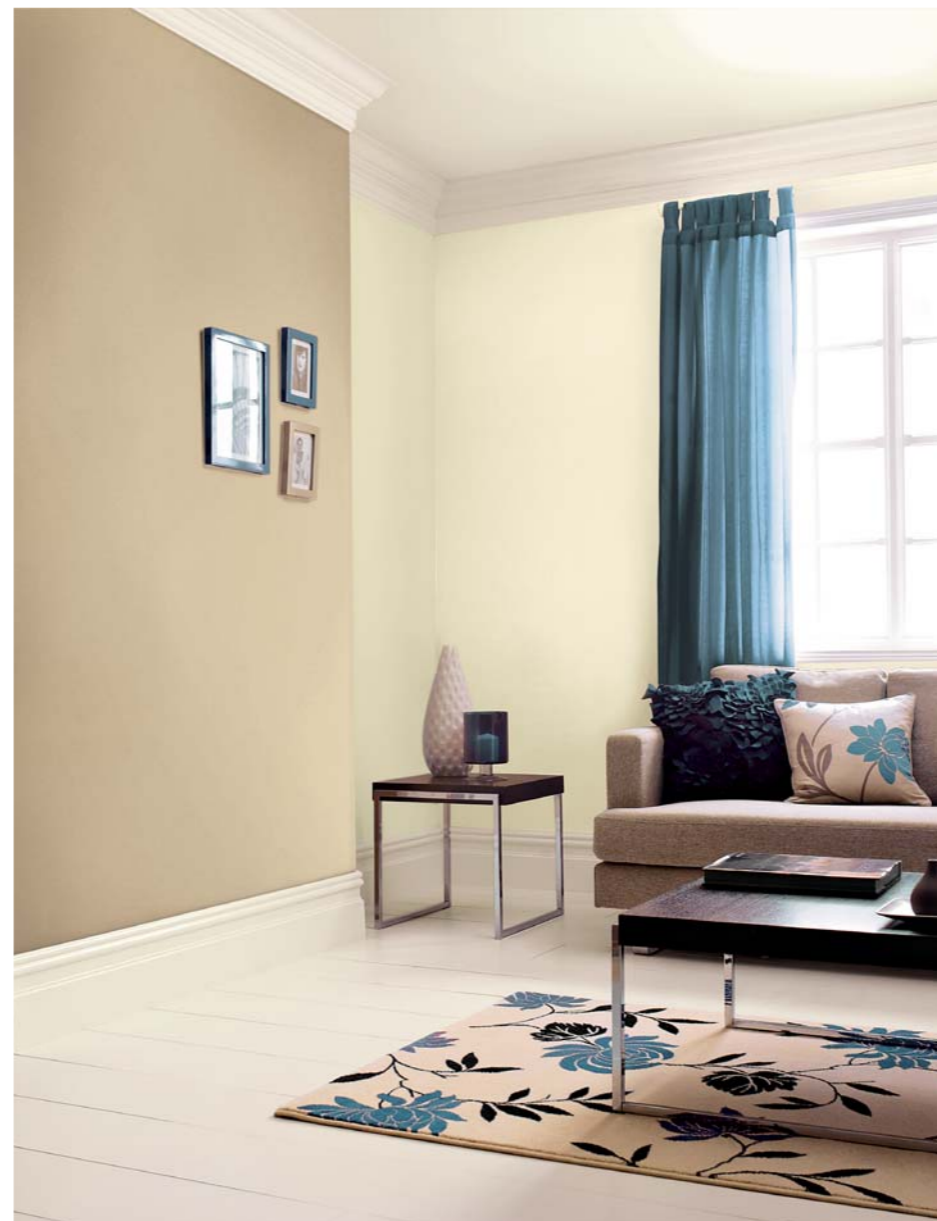

Sumptuous Sanctuaries

The sublime combination of warm berry shade **Persian Skies** and subtle pink **Rice Flower**, is the ideal choice to create a sumptuous sanctuary; perfect for unwinding.

Main Wall	Persian Skies · Moda
Alcoves	Rice Flower · Moda
Woodwork	Frosted Pearl · easycare satinwood

Alternative Colour Scheme:

Main Walls	Almendra · Moda
Alcoves	Foxglove · Moda
Woodwork	Frosted Pearl · easycare satinwood

Chic Retreats

Crème Brulee and **Venetian White** marry beautifully for subtle, classic schemes. In this beautiful living room, rich teals in accessories bring a touch of warmth; essential for any living space.

Feature Wall	Crème Brulee · Moda
Other Wall	Venetian White · Moda
Skirting	Nearly White · easycare satinwood

Alternative Colour Scheme:

All Walls	Foxglove · Moda
Woodwork	Warm White · easycare satinwood